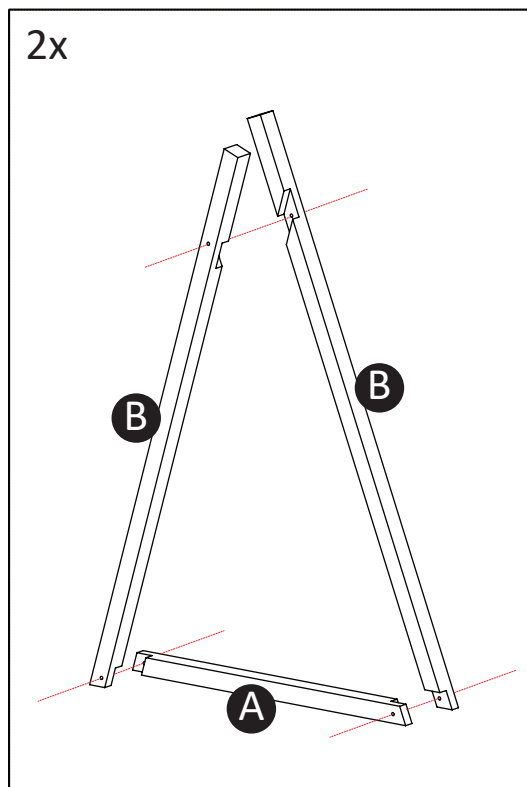

BxxxTIPI - TIPI BED FRAME BEECH

Assembly Instructions

CHLDHOME
 Neerveld 13B
 2550 Kontich
 BELGIUM
www.childhome.com
info@childhome.com

WARNING:

- This piece of furniture should be assembled by an adult.
- This package contains small parts, keep away from children.
- Screws & bolts left after assembly should be kept out of reach of children.
- This is not a toy!