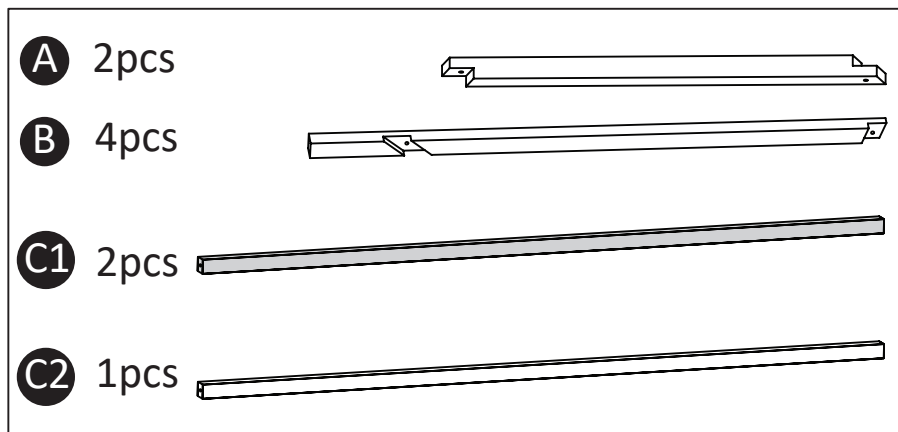

BxxxTIPI - TIPI BED FRAME BEECH

Assembly Instructions

CHLDHOME
 Neerveld 13B
 2550 Kontich
 BELGIUM
www.childhome.com
info@childhome.com

WARNING:

- This piece of furniture should be assembled by an adult.
- This package contains small parts, keep away from children.
- Screws & bolts left after assembly should be kept out of reach of children.
- This is not a toy!