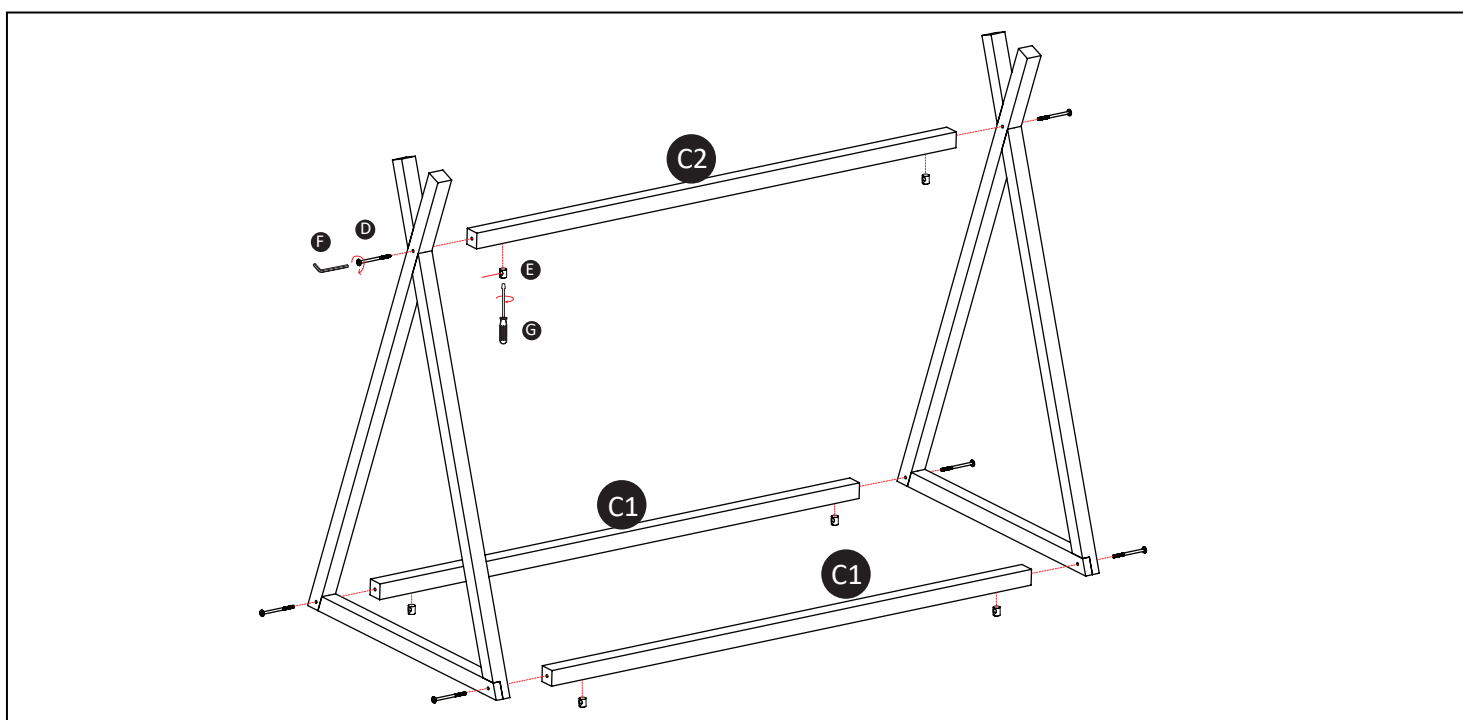

BxxxTIPI - TIPI BED FRAME BEECH

Assembly Instructions

CHLDHOME
 Neerveld 13B
 2550 Kontich
 BELGIUM
www.childhome.com
info@childhome.com

WARNING:

- This piece of furniture should be assembled by an adult.
- This package contains small parts, keep away from children.
- Screws & bolts left after assembly should be kept out of reach of children.
- This is not a toy!